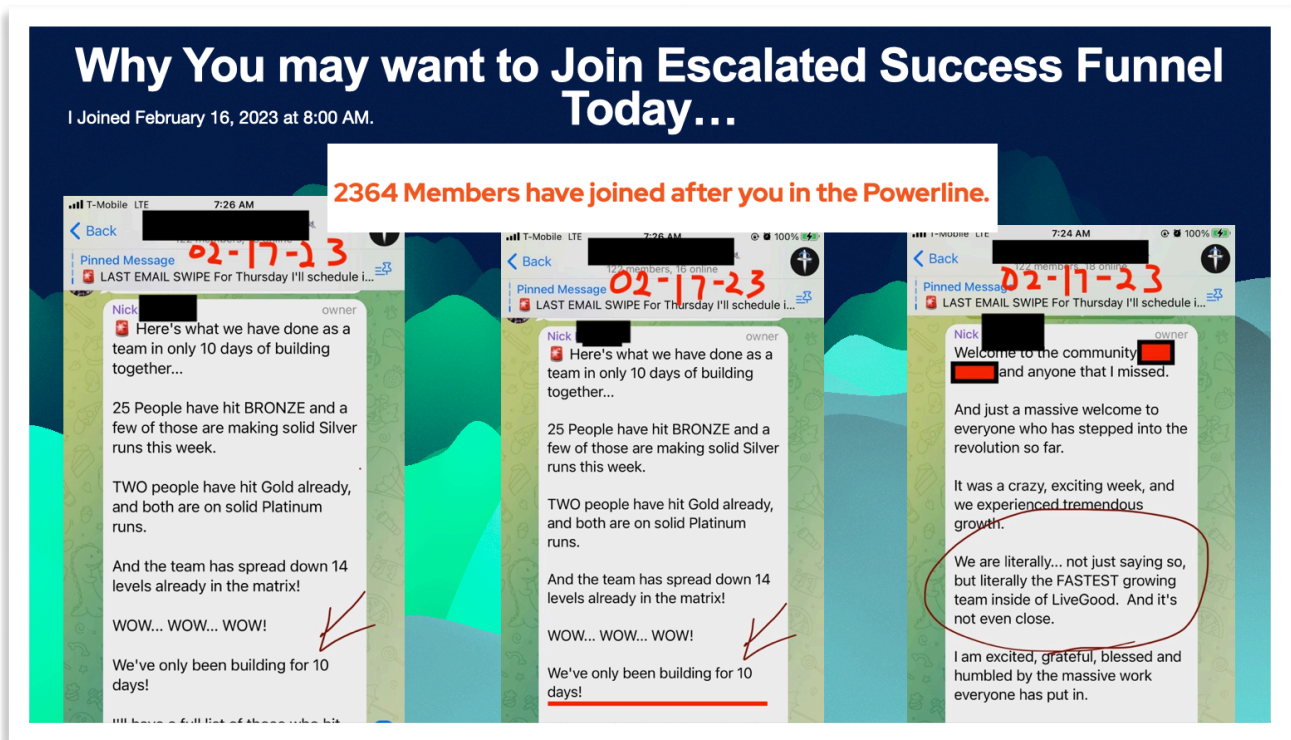

Log in Here: <https://www.livegood.com/login>

AND Choose Your Site!

Under the LiveGood ~ LG Logo:  
Click on “My Info” and Edit Your  
Profile.

Click on “My Earnings” and Set Up  
Your Payment Option.

We are the FASTEST GROWING TEAM within LiveGood ~ LG!

Again, Welcome,

Please go back to Our Guide to Complete the New Member ESF Rotator...  
1st Month on Us!

<https://escalated-marketing.com/guide-for-escalated-success-funnel/>

Simply become Self-Sufficient, Solvent, and  
Wildly Successful!